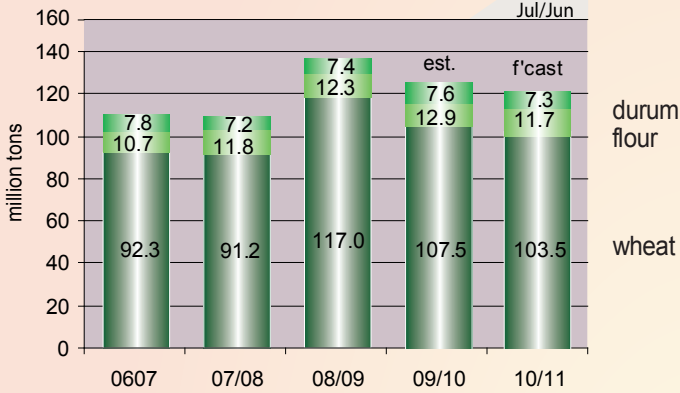

# Latest world trade estimates

Last updated 20 April (GMR - 410)

### ALL WHEAT : Trade by type