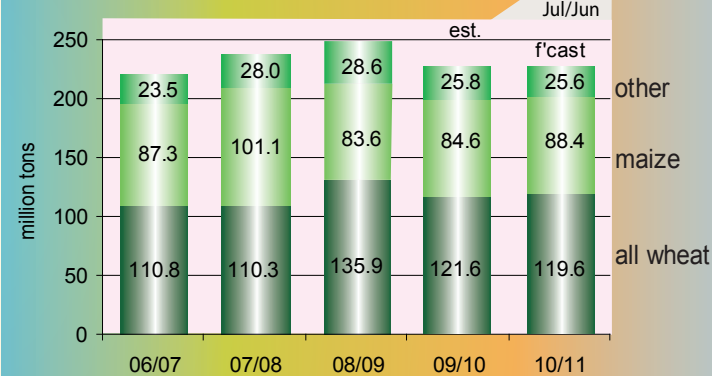

Latest world trade estimates

Last updated 24 June (GMR - 401)

Trade in all wheat - by type

Trade in barley - by type

Maize (corn) - main exporters

Trade in all grains *

* Wheat and coarse grains

Trade in rice