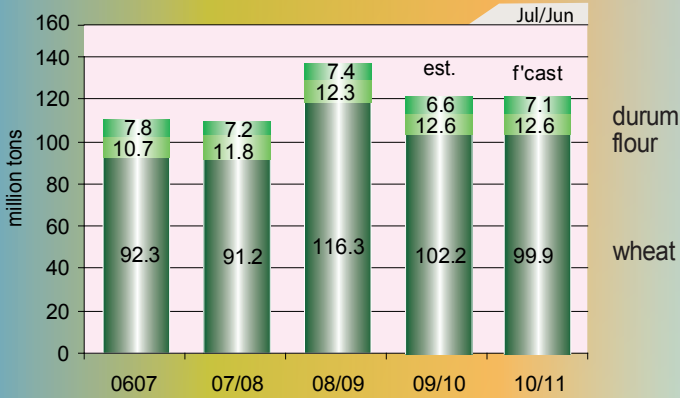

Latest world trade estimates

Last updated 24 June (GMR - 401)

Trade in all wheat - by type

Trade in barley - by type

Maize (corn) - main exporters

Trade in all grains *

* Wheat and coarse grains

Trade in rice