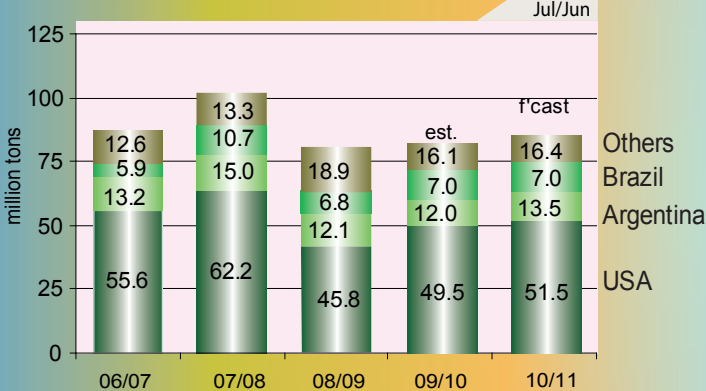

Latest world trade estimates

Last updated 24 June (GMR - 401)

Trade in all wheat - by type

Trade in barley - by type

Maize (corn) - main exporters

Trade in all grains *

* Wheat and coarse grains

Trade in rice