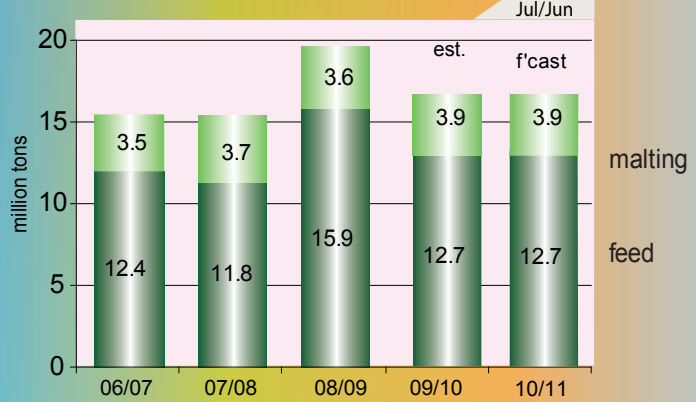

Latest world trade estimates

Last updated 24 June (GMR - 401)

Trade in all wheat - by type

Trade in barley - by type

Maize (corn) - main exporters

Trade in all grains *

* Wheat and coarse grains

Trade in rice

Trade in soybeans / meal